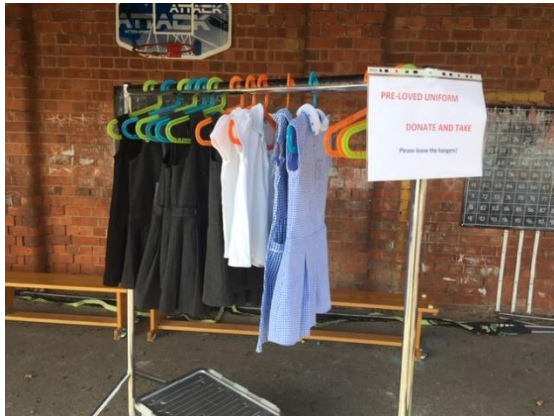

Monday 13 June 2022

Pre-loved clothes rail – Donate and Take

You may have spotted our clothes rail under the shelter in the playground.

This is to give families the opportunity to donate any items of uniform you no longer need, and to take away clothing you can use.